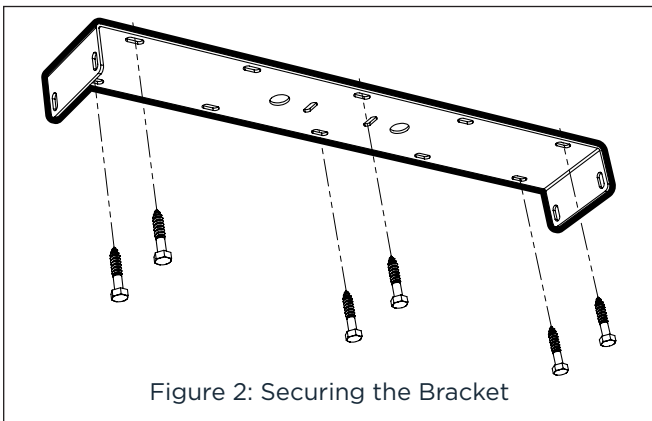

1. Mark and pre-drill mounting points in at least four locations (six locations recommended as shown in Figure 1).

Figure 1: Marking and Pre-Drilling

2. Secure the bracket to the installation surface. Use high-quality, graded lag bolts or similar fasteners rated for > 150 lbs (180kg) each of shear working load. M10 or 3/8" bolts are recommended. To prevent excessive vibration transference, use a damping material (such as mass-loaded vinyl, neoprene foam, rubber sheets, etc.) between the bracket and installation surface (see Figure 2).

Figure 2: Securing the Bracket

3. With the help of an assistant, lift the subwoofer into place. The sub can be installed in two orientations (see figure 3).

4. Secure the sub to the bracket with the four included M10 x 1.5mm bolts and lock washers (see Figure 4).

Figure 4: Securing the Subwoofer

Figure 5: Safety Backup

5. Recommended: for safety backup, connect eyebolts and rigging (not included) to the built-in M10 flypoints on both ends of the cabinet. Consult a structural engineer on every installation to ensure the appropriate hardware and rigging are implemented in accordance to local code and regulations (see Figure 5).