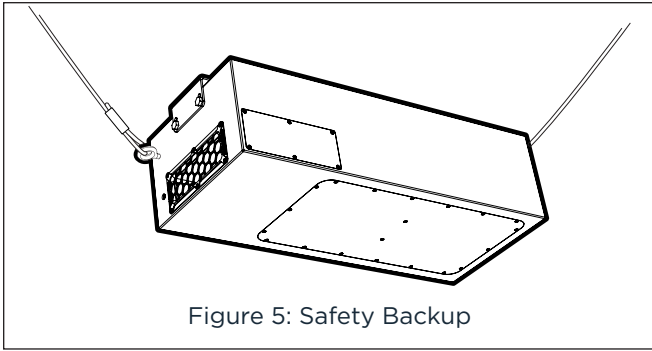

1. Mark and pre-drill mounting points in at least four locations (six locations recommended as shown in Figure 1).

Figure 1: Marking and Pre-Drilling

2. Secure the bracket to the installation surface. Use high-quality, graded lag bolts or similar fasteners rated for > 150 lbs (180kg) each of shear working load. M10 or 3/8" bolts are recommended. To prevent excessive vibration transference, use a damping material (such as mass-loaded vinyl, neoprene foam, rubber sheets, etc.) between the bracket and installation surface (see Figure 2).

Figure 2: Securing the Bracket

3. With the help of an assistant, lift the subwoofer into place. The sub can be installed in two orientations (see figure 3).

4. Secure the sub to the bracket with the four included M10 x 1.5mm bolts and lock washers (see Figure 4).

Figure 4: Securing the Subwoofer

Figure 5: Safety Backup

5. Recommended: for safety backup, connect eyebolts and rigging (not included) to the built-in M10 flypoints on both ends of the cabinet. Consult a structural engineer on every installation to ensure the appropriate hardware and rigging are implemented in accordance to local code and regulations (see Figure 5).