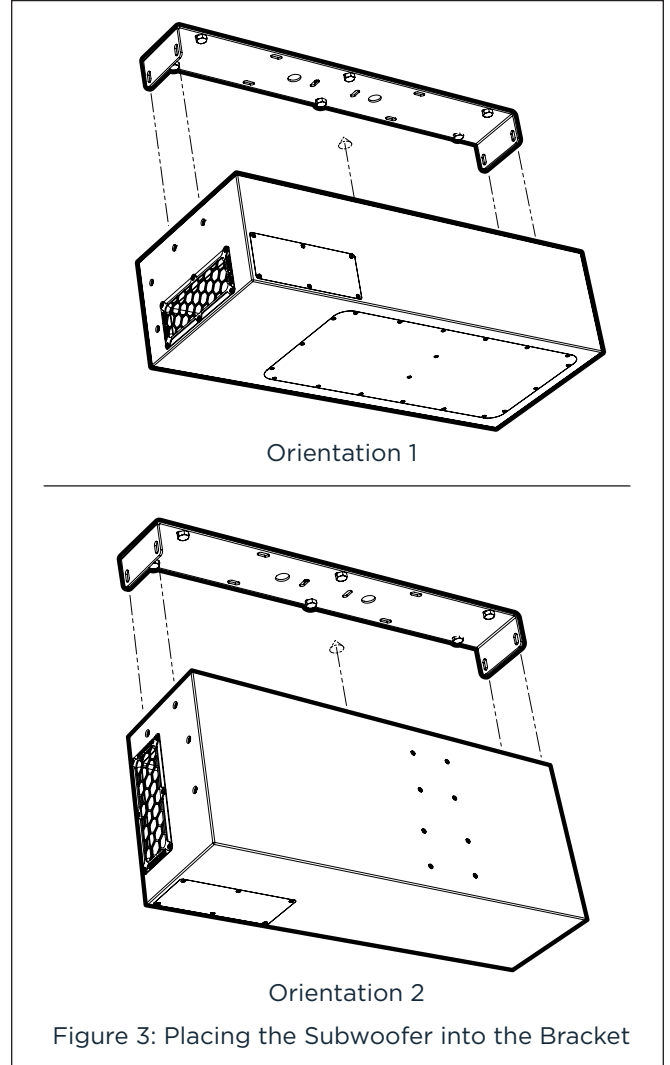

SONANCE

PROFESSIONAL SERIES PS-S210SUBT BRACKET QUICKSTART GUIDE

BOX CONTENTS

- (1) PS-S210SUBT Subwoofer Bracket
- (4) M10 x 1.5mm Bolts
- (4) Washers
- (1) Quickstart Guide

INSTALLATION

Use this bracket only with the Sonance PS-S210SUBT subwoofer (PN 40192) sold separately.

1. Mark and pre-drill mounting points in at least four locations (six locations recommended as shown in Figure 1).

Figure 1: Marking and Pre-Drilling

2. Secure the bracket to the installation surface. Use high-quality, graded lag bolts or similar fasteners rated for > 150 lbs (180kg) each of shear working load. M10 or 3/8" bolts are recommended. To prevent excessive vibration transference, use a damping material (such as mass-loaded vinyl, neoprene foam, rubber sheets, etc.) between the bracket and installation surface (see Figure 2).

Figure 2: Securing the Bracket

3. With the help of an assistant, lift the subwoofer into place. The sub can be installed in two orientations (see figure 3).

4. Secure the sub to the bracket with the four included M10 x 1.5mm bolts and lock washers (see Figure 4).

Figure 4: Securing the Subwoofer

Figure 5: Safety Backup

5. Recommended: for safety backup, connect eyebolts and rigging (not included) to the built-in M10 flypoints on both ends of the cabinet. Consult a structural engineer on every installation to ensure the appropriate hardware and rigging are implemented in accordance to local code and regulations (see Figure 5).