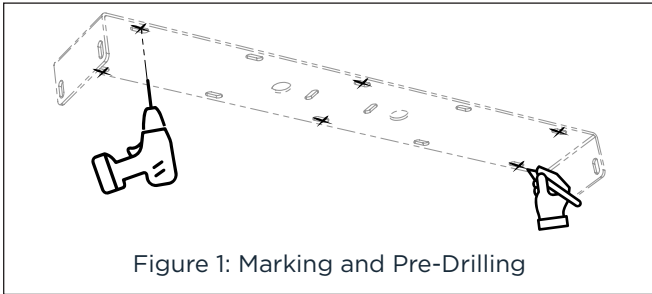

1. Mark and pre-drill mounting points in at least four locations (six locations recommended as shown in Figure 1).

Figure 1: Marking and Pre-Drilling

2. Secure the bracket to the installation surface. Use high-quality, graded lag bolts or similar fasteners rated for > 150 lbs (180kg) each of shear working load. M10 or 3/8" bolts are recommended. To prevent excessive vibration transference, use a damping material (such as mass-loaded vinyl, neoprene foam, rubber sheets, etc.) between the bracket and installation surface (see Figure 2).

Figure 2: Securing the Bracket

3. With the help of an assistant, lift the subwoofer into place. The sub can be installed in two orientations (see figure 3).

4. Secure the sub to the bracket with the four included M10 x 1.5mm bolts and lock washers (see Figure 4).

Figure 4: Securing the Subwoofer

Figure 5: Safety Backup

5. Recommended: for safety backup, connect eyebolts and rigging (not included) to the built-in M10 flypoints on both ends of the cabinet. Consult a structural engineer on every installation to ensure the appropriate hardware and rigging are implemented in accordance to local code and regulations (see Figure 5).