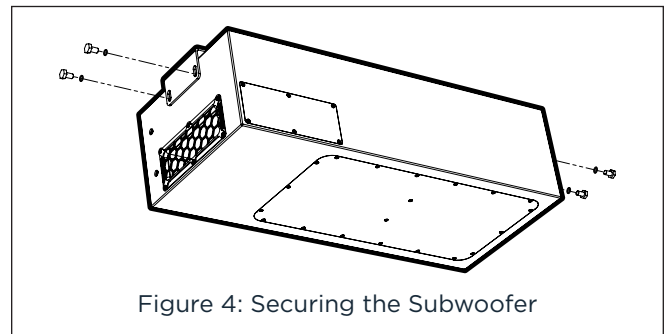

1. Mark and pre-drill mounting points in at least four locations (six locations recommended as shown in Figure 1).

Figure 1: Marking and Pre-Drilling

2. Secure the bracket to the installation surface. Use high-quality, graded lag bolts or similar fasteners rated for > 150 lbs (180kg) each of shear working load. M10 or 3/8" bolts are recommended. To prevent excessive vibration transference, use a damping material (such as mass-loaded vinyl, neoprene foam, rubber sheets, etc.) between the bracket and installation surface (see Figure 2).

Figure 2: Securing the Bracket

3. With the help of an assistant, lift the subwoofer into place. The sub can be installed in two orientations (see figure 3).

4. Secure the sub to the bracket with the four included M10 x 1.5mm bolts and lock washers (see Figure 4).

Figure 4: Securing the Subwoofer

Figure 5: Safety Backup

5. Recommended: for safety backup, connect eyebolts and rigging (not included) to the built-in M10 flypoints on both ends of the cabinet. Consult a structural engineer on every installation to ensure the appropriate hardware and rigging are implemented in accordance to local code and regulations (see Figure 5).